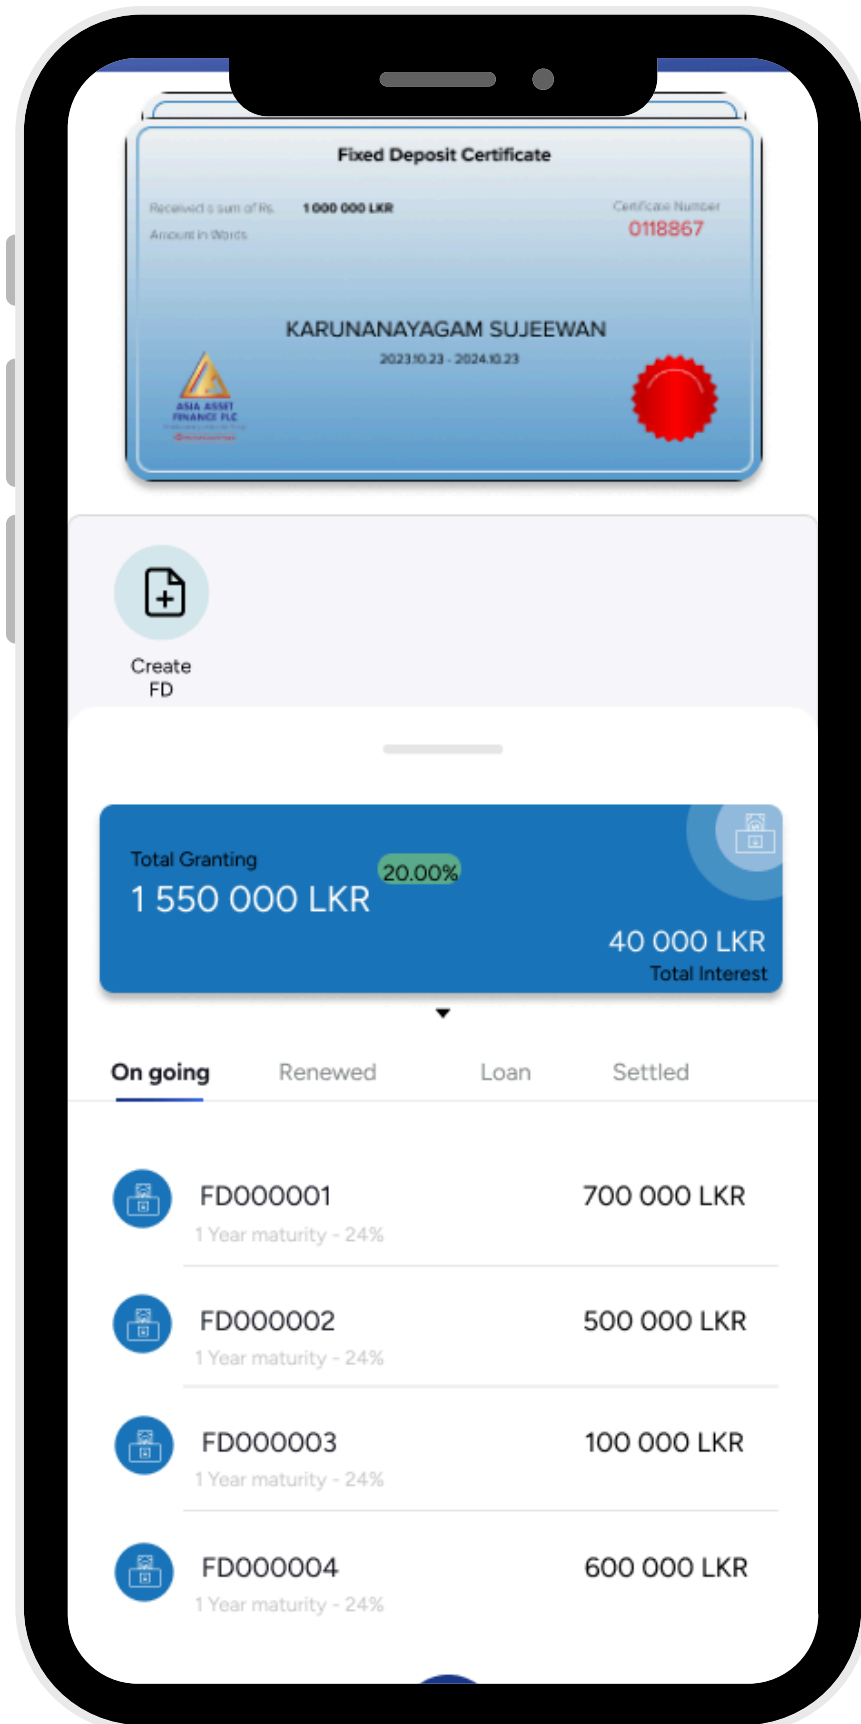

Begin Creation:
Press “Create FD” to proceed with the FD creation.

luckewallet
Access your wealth from anywhere

ASIA ASSET FINANCE PLC
A Finance Company with a Golden Heritage
Muthoot Group Company