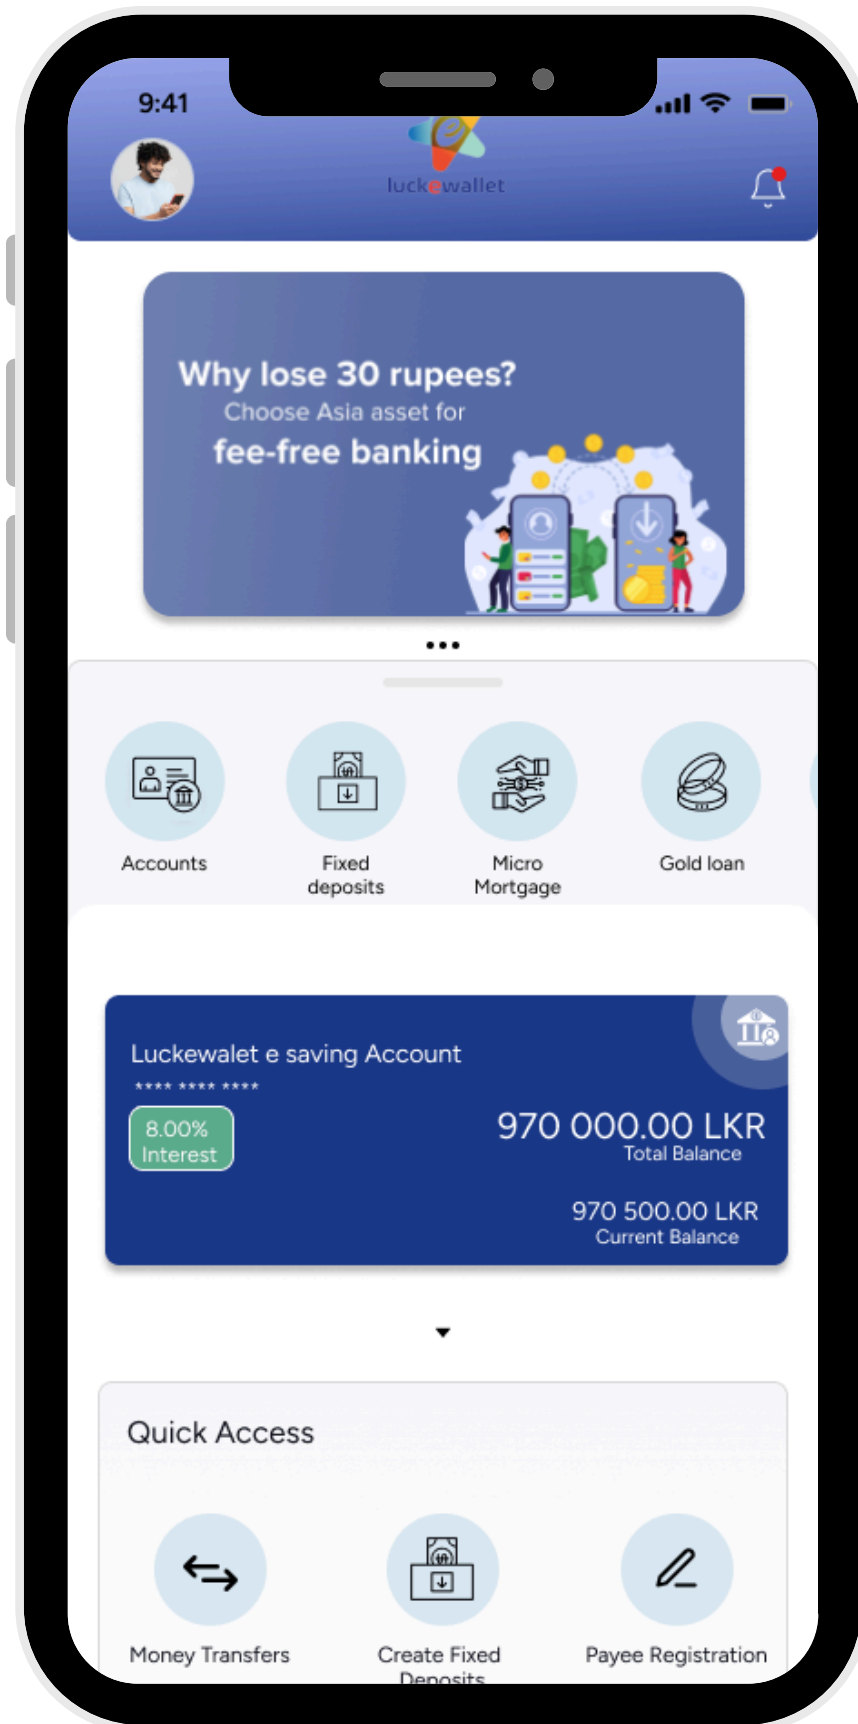

# FD Creation

**luckewallet**  
Access your wealth from anywhere

**Go to the FDs Page:  
Tap on the "Fixed Deposits" button to  
view your fixed deposits.**

**luckewallet**  
Access your wealth from anywhere