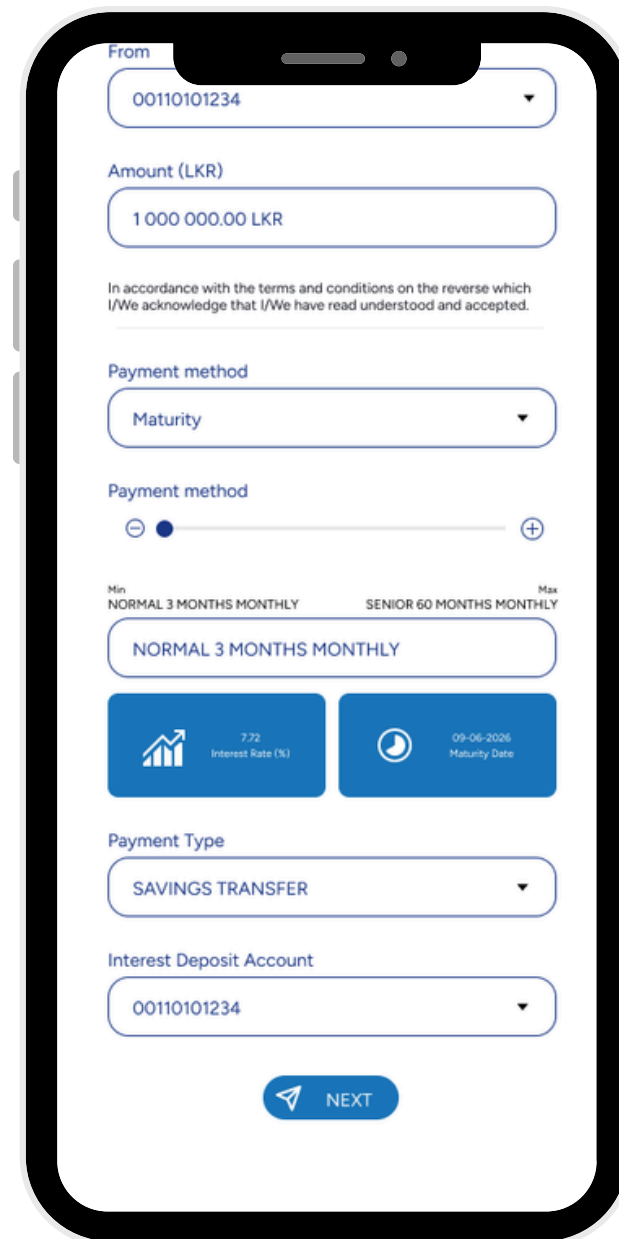

Provide Details:
Fill in all the required details and
click the “Next” button.

luckewallet
Access your wealth from anywhere

**ASIA ASSET
FINANCE PLC**
A Finance Company with a Golden Heritage
Muthoot Group Company