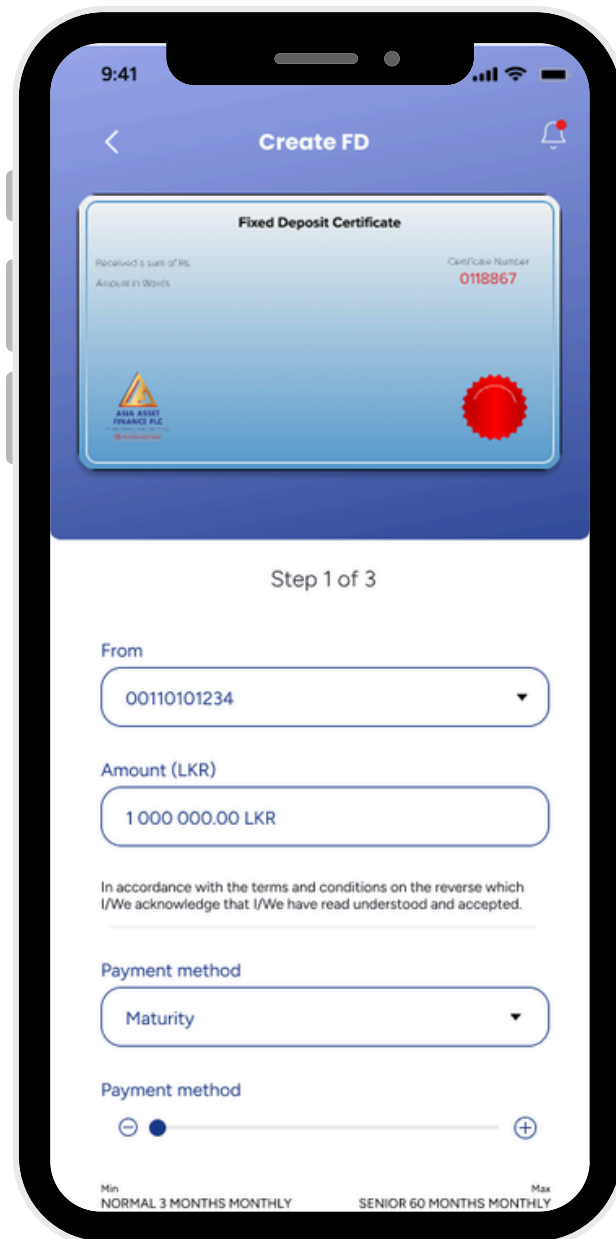

Provide Details:
Fill in all the required details and
click the “Next” button.

luckewallet
Access your wealth from anywhere

**ASIA ASSET
FINANCE PLC**
A Finance Company with a Golden Heritage
Muthoot Group Company