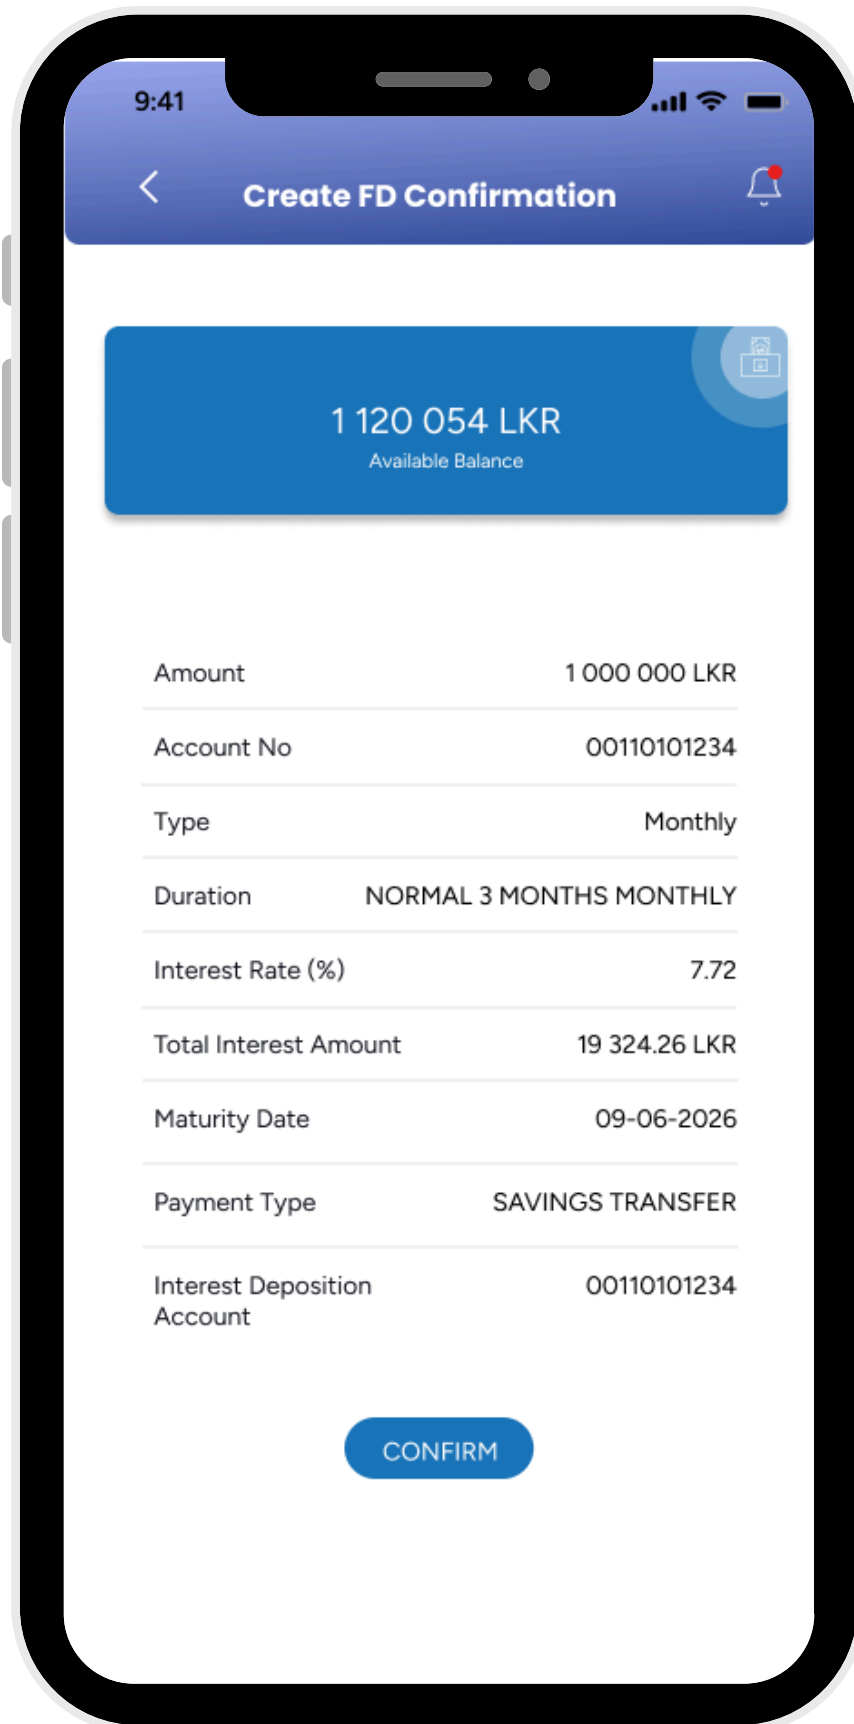

Confirm Details:
Review all entered information carefully,
then tap "Confirm".

luckewallet
Access your wealth from anywhere

**ASIA ASSET
FINANCE PLC**
A Finance Company with a Golden Heritage
Muthoot Group Company